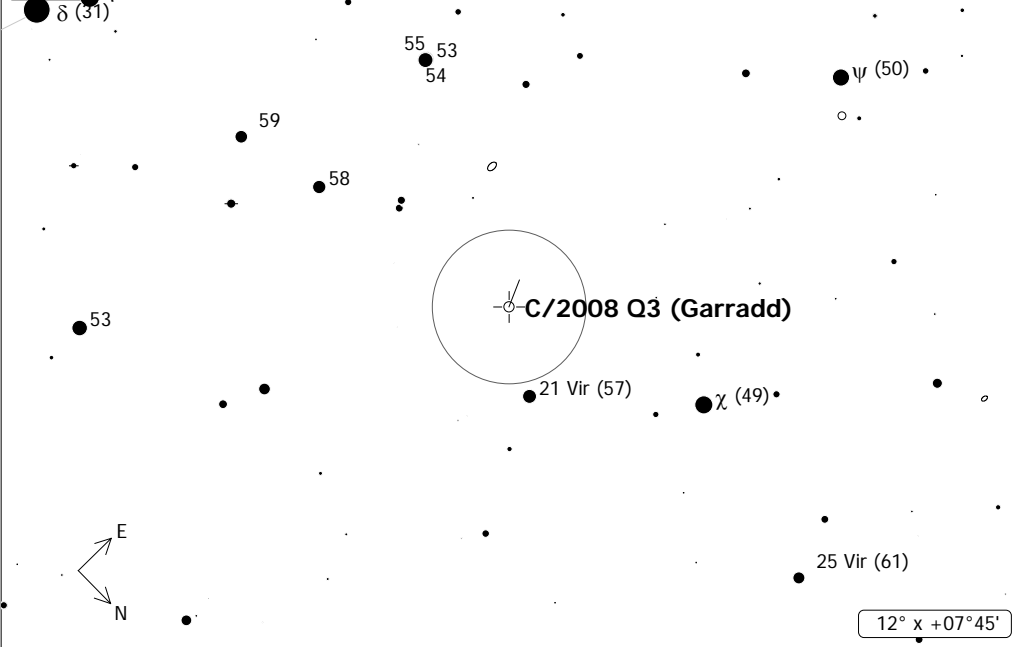

Naked-Eye: NW

Finder

Eyepiece: 29x, 1.8°