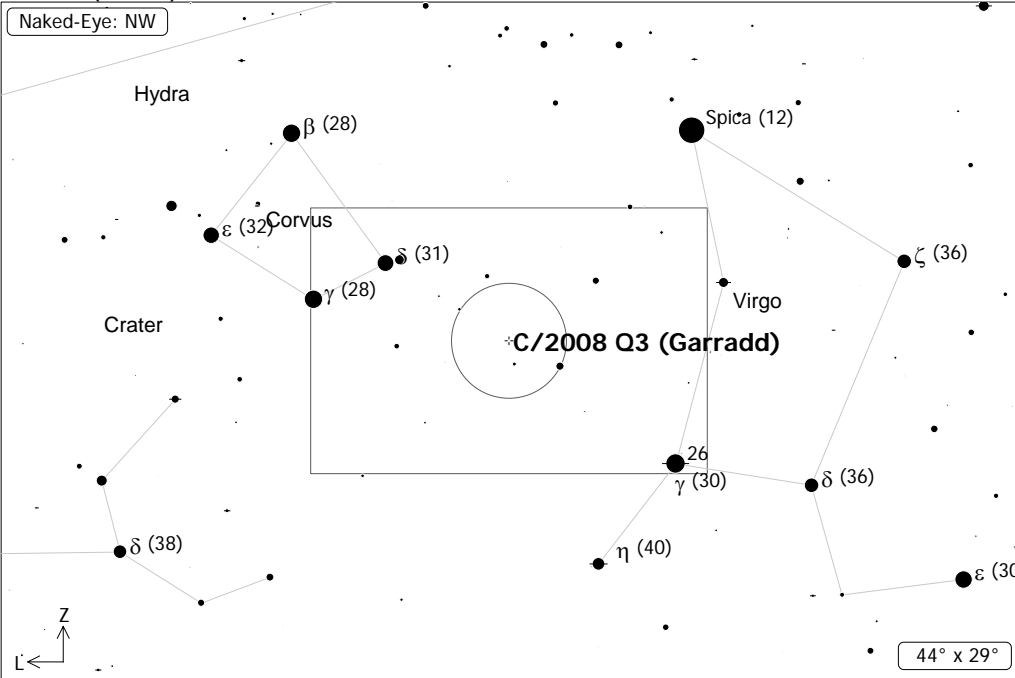

Naked-Eye: NW

Finder

Eyepiece: 29x, 1.8°